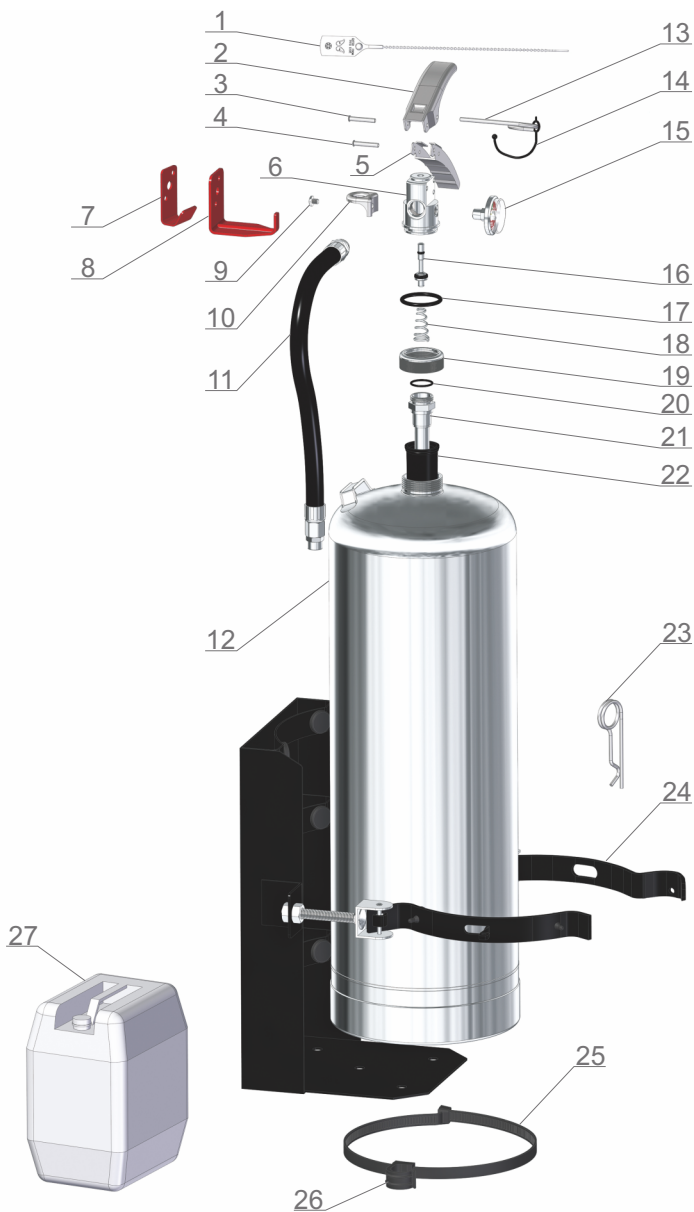

VICTORY FIRE SPARE PARTS

Wet Chemical Models

WC6L / WC2.5GL

| No. | Product Code | Description | Model | |
|-----|--------------|-------------------------------|-------|---------|
| | | | WC6L | WC2.5GL |
| 1 | 0714025 | Seal | X | X |
| 2 | 0202118 | Lever (Stainless Steel) | X | X |
| 3 | 0204029 | Rivet $\phi 4 \times 25.5$ mm | X | X |
| 4 | 0204057 | Rivet $\phi 4 \times 24.5$ mm | X | X |
| 5 | 0203089 | Carrying Handle | X | X |
| 6 | 020504045 | Valve Body | X | X |
| 7 | 070200010 | Bracket | X | X |
| 8 | 070200007 | Bracket | X | X |
| 9 | 0715038 | Screw | X | X |
| 10 | 0715037 | Hanging Loop | X | X |
| 11 | 080100093 | Hose Assembly | X | |
| | 080100094 | Hose Assembly | | X |
| 12 | 050100244 | Cylinder | X | |
| | 050100092 | Cylinder | | X |
| 13 | 020901003 | Safety Pin | X | X |
| 14 | 0210001 | Chain/Tether | X | X |
| 15 | 040332 | Pressure Gauge | X | X |
| 16 | 0220148 | Valve Stem Assembly | X | X |
| 17 | 020603009 | O Ring | X | X |
| 18 | 020701040 | Spring | X | X |
| 19 | 0234004 | Ring Nut | X | X |
| 20 | 020603012 | O Ring | X | X |
| | 080408005 | Dip Tube Assembly | X | |
| 21 | 080408006 | Dip Tube Assembly | | X |
| 22 | 2012029 | Anti-overfill Tube | X | X |
| 23 | 020901033 | Safety Pin | X | X |
| 24 | 070100016 | Bracket | X | X |
| 25 | 071118 | Strap | X | X |
| 26 | 071007 | Hose Catch | X | X |
| 27 | 10010186 | Victory Wet Chemical Refill | X | X |