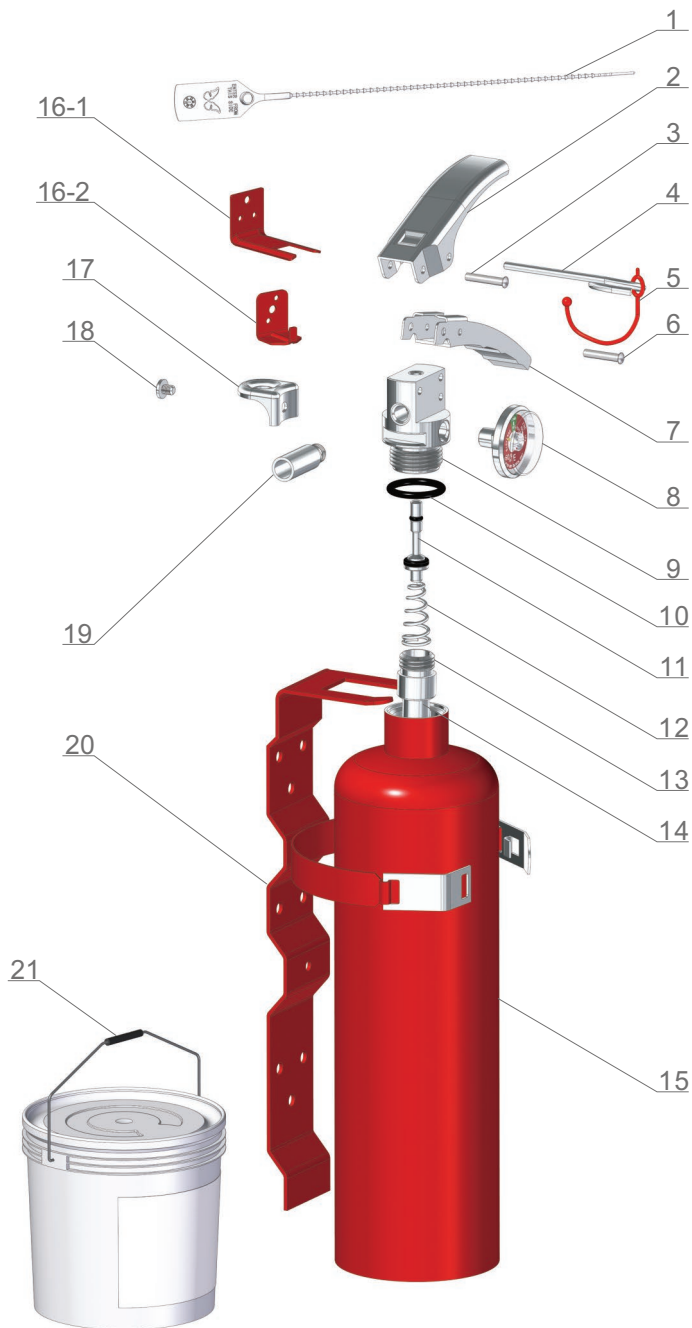

## VICTORY FIRE SPARE PARTS

### ABC Dry Chemical Models

### PD2.5LB / PD2.5LB-AL / PD2.5LB-S / PD2.5LB-ALS

No.	Product Code	Description	Model			
			PD2.5LB	PD2.5LB-AL	PD2.5LB-S	PD2.5LB-ALS
1	0714025	Seal	X	X	X	X
2	0202117	Lever Stainless Steel	X	X	X	X
3	0204025	Rivet $\phi 4 \times 22.5$ mm	X	X	X	X
4	020901034	Safety Pin	X	X	X	X
5	0210001	Chain/Tether	X	X	X	X
6	0204021	Rivet $\phi 4 \times 21$ mm	X	X	X	X
7	0203088	Carrying Handle Stainless Steel	X	X	X	X
8	040324	Pressure Gauge	X	X	X	X
9	020504018	Valve Body(Brass)	X		X	
	020510010	Valve Body(Aluminum)		X		X
10	020603003	O Ring $\phi 23.39 \times 3.53$ mm	X	X	X	X
11	0220103	Valve Stem Assembly(Brass)	X		X	
	2004119	Valve Stem Assembly(Aluminum)		X		X
12	020701009	Spring	X	X	X	X
13	020802021	Tube Holder(Nickel Plated)	X	X	X	X
14	080404008	Dip Tube	X	X	X	X
15	050100044	Cylinder(Red)	X	X		
	050100346	Cylinder(Stainless Steel)			X	X
16-1	070200009	Wall Bracket	X	X	X	X
16-2	070200017	Wall Bracket	X	X	X	X
	070200020	Wall Bracket(Stainless Steel)			X	X
17	0715037	Hanging Loop(Stainless Steel)	X		X	
	30920357	Hanging Loop(Aluminum)		X		X
18	0715038	Screw	X	X	X	X
19	070300009	Nozzle	X	X	X	X
20	070100010	Vehicle Bracket	X	X	X	X
21	2600004	Dry Chemical Powder ZXUL90	X	X	X	X