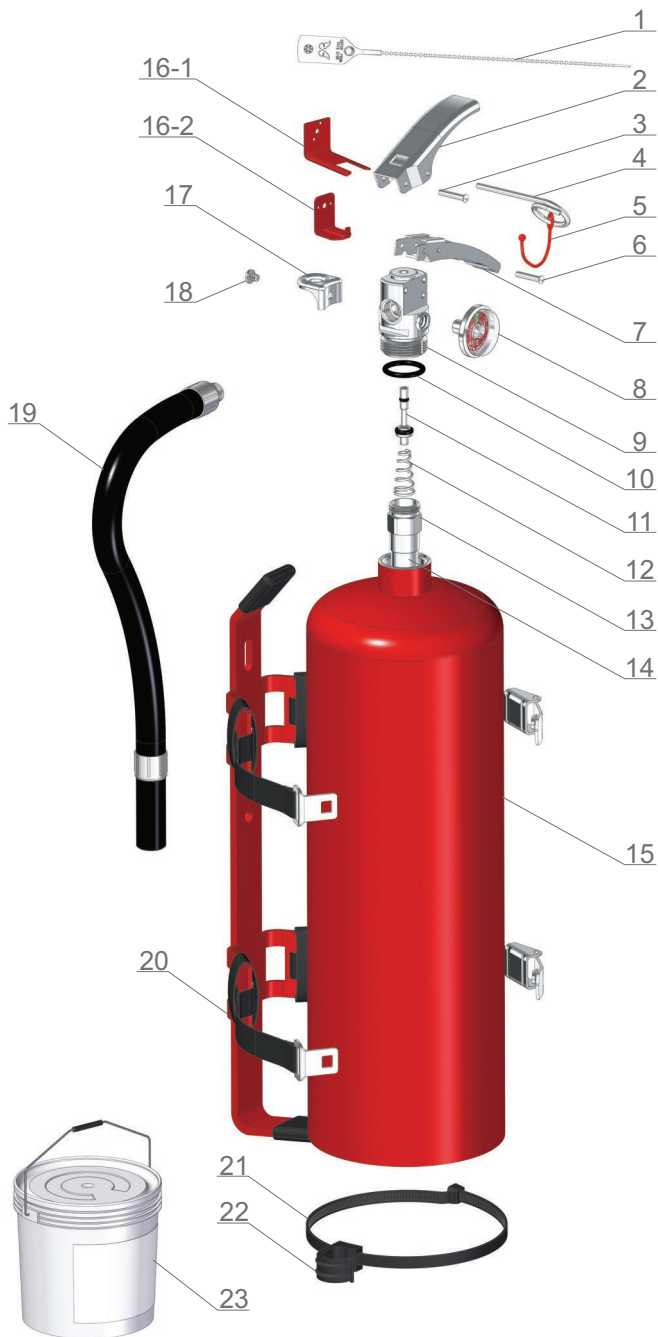

# VICTORY FIRE SPARE PARTS

### PD10LB / PD10LB-AL / PD10LB-S / PD10LB-ALS

No.	Product Code	Description	Model			
			PD10LB	PD10LB-AL	PD10LB-S	PD10LB-ALS
1	0714025	Seal	X	X	X	X
2	0202118	Lever Stainless Steel	X	X	X	X
3	0204029	Rivet $\phi$ 4 $\times$ 25. 5mm	X	X	X	X
4	30420050	Safety Pin	X	X	X	X
5	0210001	Chain/Tether	X	X	X	X
6	0204057	Rivet $\phi$ 4 $\times$ 24.5mm	X	X	X	X
7	0203089	Carrying Handle Stainless Steel	X	X	X	X
8	040324	Pressure Gauge	X	X	X	X
9	020504020	Valve Body(Brass)	X		X	
	020510011	Valve Body(Aluminum)		X		X
	200207044	Valve Body(Aluminum Inc groove)		X		X
10	020603009	O Ring $\phi$ 26.57 $\times$ 3.53mm	X	X	X	X
11	0220148	Valve Stem Assembly(Brass)	X		X	
	2004120	Valve Stem Assembly(Aluminum)		X		X
12	020701030	Spring	X	X	X	X
13	020802022	Tube Holder(Nickel Plated)	X	X	X	X
14	080404010	Dip Tube	X	X	X	X
15	050100046	Cylinder(Red)	X	X		
	050100350	Cylinder(Stainless Steel)			X	X
16-1	30170060	Wall Bracket	X	X	X	X
16-2	070200005	Wall Bracket	X	X	X	X
	070200022	Wall Bracket(Stainless Steel)			X	X
17	0715037	Hanging Loop(Stainless Steel)	X		X	
	30920357	Hanging Loop(Aluminum)		X		X
18	0715038	Screw	X	X	X	X
19	080100028	Hose Assembly(Brass Parts)	X		X	
	080100049	Hose Assembly(Aluminum Parts)		X		X
20	070100012	Vehicle Bracket	X	X	X	X
21	071114	Strap	X	X	X	X
22	071007	Hose Catch	X	X	X	X
23	2600004	Dry Chemical Powder ZXUL90	X	X	X	X